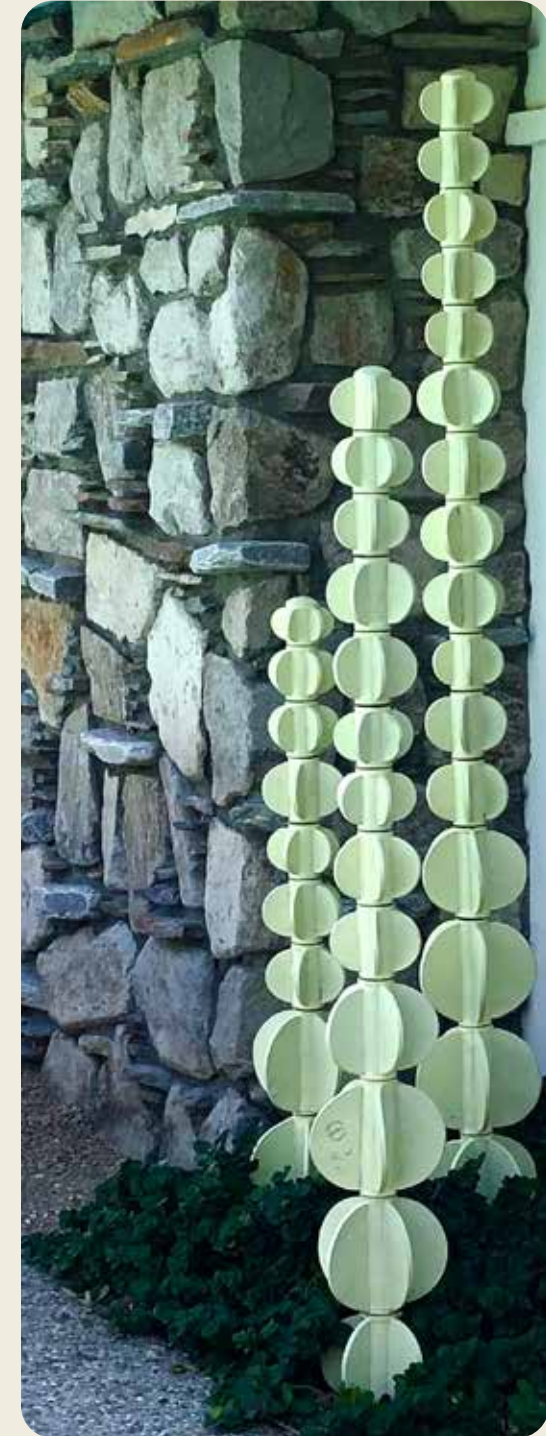

MONSTROSUS

From poolside to couchside, these cactus-like totems bring an unflinchable touch of vibrant nature to otherwise challenging areas to landscape or keep plants alive.

EUPHORBIA

Taking inspiration from native Euphorbia cactus, these versatile groupings can grow to any height of your specification.

GEAR CACTUS

With a mechanical approach to this series, the extrusion pattern can be alternated, as well as colors combined.

CHOLLA CACTUS

Inspired by the rugged desert cholla, this shape branches out towards the sun in a mighty way. .