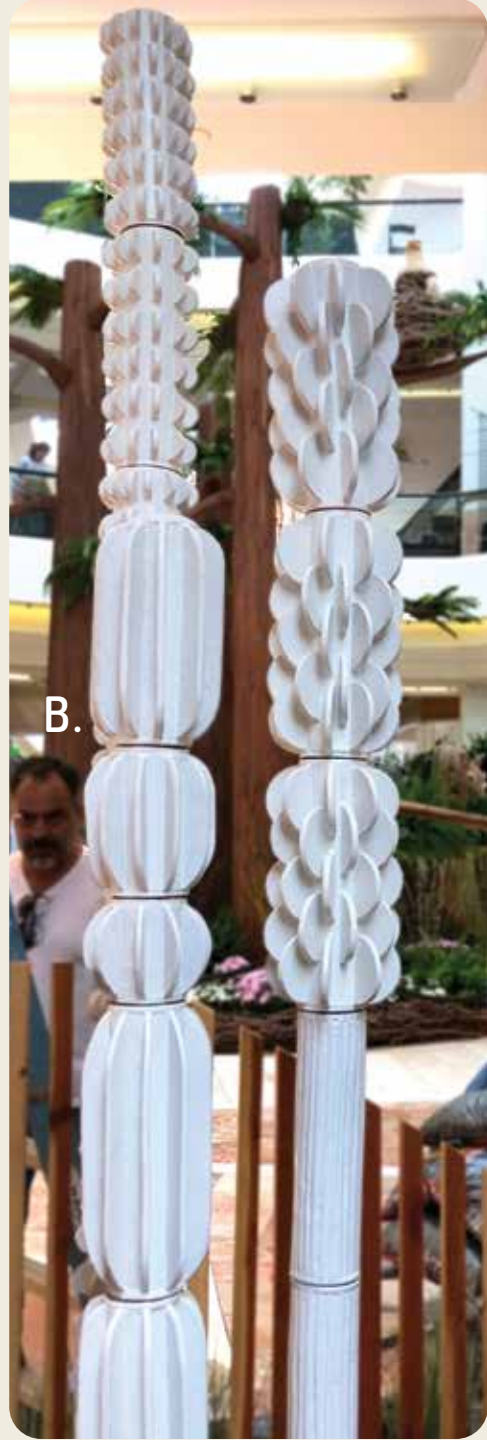

CUSTOM ORDERS /

COMMISSIONS

CONTACT

@ DUSTIN GIMBEL DESIGNS

DUSTIN GIMBEL

a sculptor and ceramic artist that draws inspiration from both naturally & industrially made forms

THE TOTEM

Totem sculptures are composed of stacked, vertically supported ceramic segments created to withstand harsh natural elements, while also being endlessly configurable to suit any space.

GEAR CACTUS

With a mechanical approach to this series, the extrusion pattern can be alternated, as well as colors combined.

CHOLLA CACTUS

Inspired by the rugged desert cholla, this shape branches out towards the sun in a mighty way. .

SUNBEAM

Inspired by mid-century modern shapes, sunbeam elicits the warm glow of the sun, inside or out.

MIXING IT UP

B.

A.

B.

C.

D.