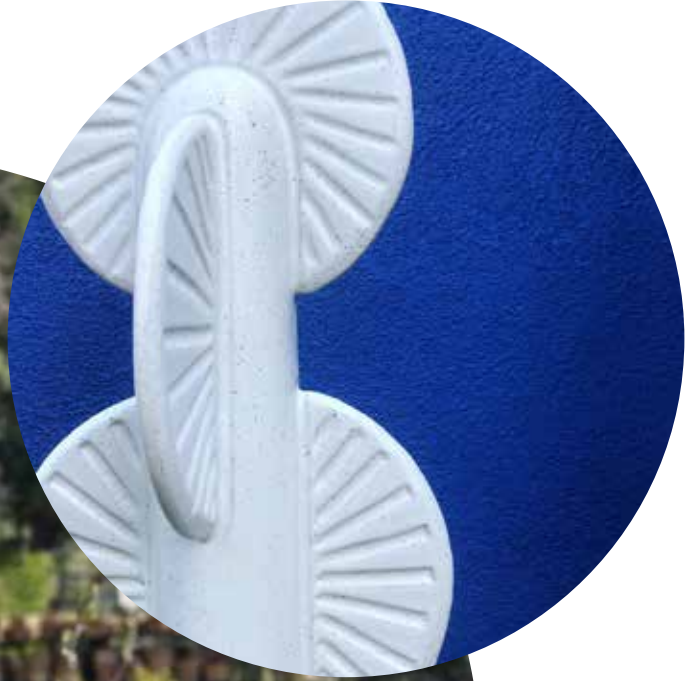

GEAR CACTUS

With a mechanical approach to this series, the extrusion pattern can be alternated, as well as colors combined.

CHOLLA CACTUS

Inspired by the rugged desert cholla, this shape branches out towards the sun in a mighty way. .

SUNBEAM

Inspired by mid-century modern shapes, sunbeam elicits the warm glow of the sun, inside or out.

MIXING IT UP

B.

A.

B.

C.

D.